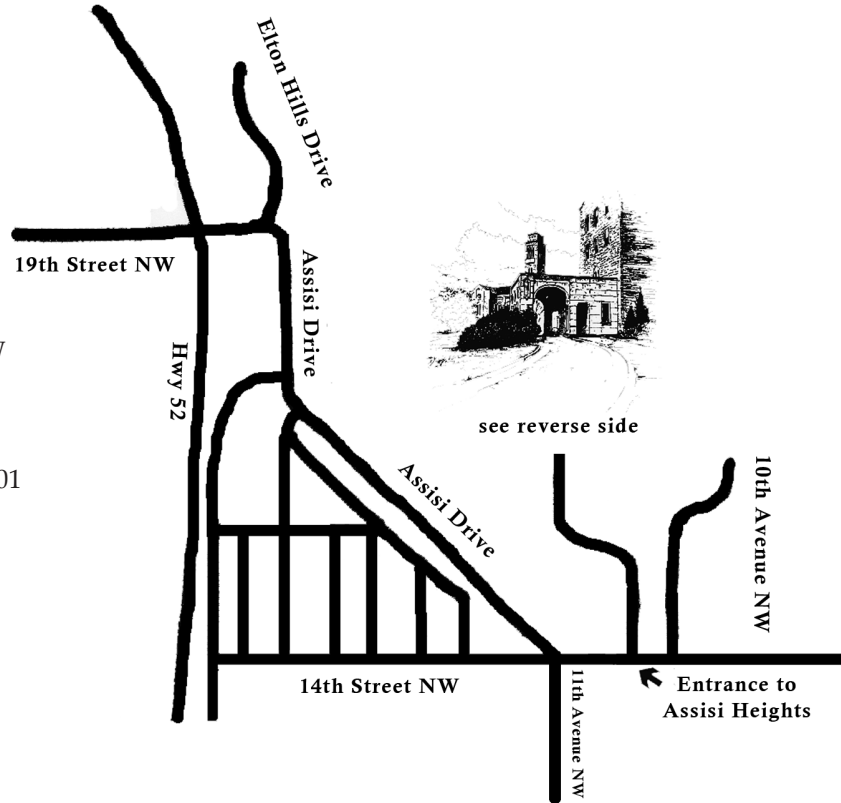

**From the North:**

US-52 S toward Rochester  
Take the ELTON HILLS DR/19th St NW exit, EXIT 56C  
Take a LEFT to cross the overpass  
Turn RIGHT on Assisi Drive  
Turn LEFT at 14th St/11th Ave NW traffic light  
Assisi Heights is directly to your left  
End at 1001 14th St NW Rochester MN 55901

**From the West:**

Merge onto US-14E  
US-14 E becomes CIVIC CENTER DR NW  
Turn LEFT onto 11th AVE NW  
Turn RIGHT onto 14th ST NW  
Assisi Heights is directly to your left  
End at 1001 14th St NW Rochester MN 55901

**From the East:**

Merge onto I-90 W.  
Merge onto US-52 N via EXIT 218 toward Rochester  
Merge onto CIVIC CENTER DR NW  
(via EXIT 56A toward Mayo Clinic)  
Turn LEFT onto 11th AVE NW  
Turn RIGHT onto 14th ST NW  
Assisi Heights is directly to your left  
End at 1001 14th St NW Rochester MN 55901

**From the South:**

US-52 N toward Rochester  
Take the ELTON HILLS Dr/19TH ST NW exit, EXIT 56C  
Near the traffic light merge right on Assisi Drive  
Turn LEFT at 14th St/11th Ave NW traffic light  
Assisi Heights is directly to your left  
End at 1001 14th St NW Rochester MN 55901