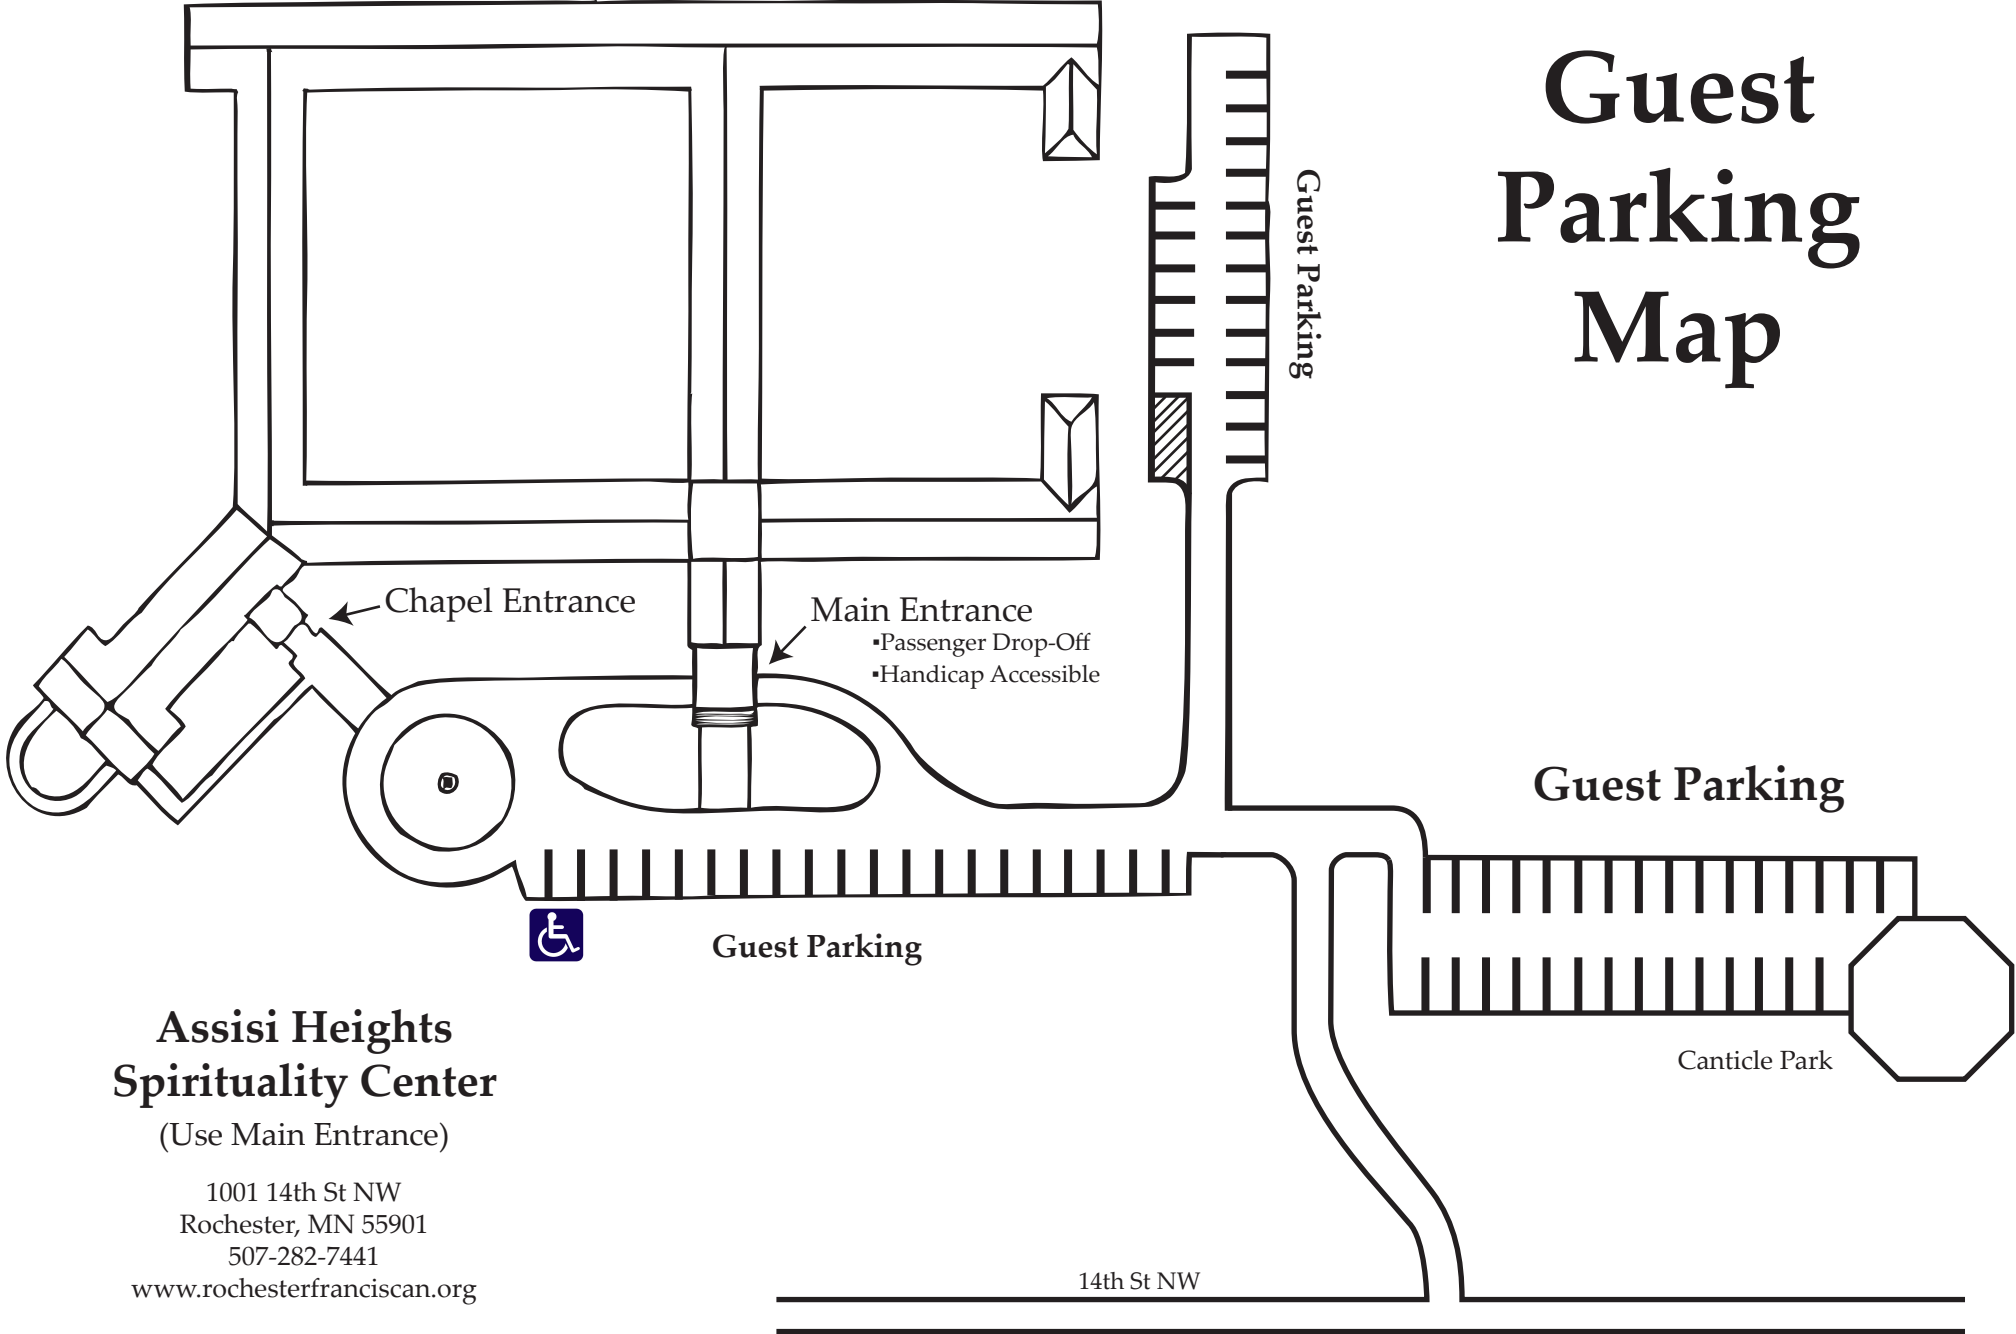

North

Guest Parking Map

Assisi Heights Spirituality Center

(Use Main Entrance)

1001 14th St NW
Rochester, MN 55901
507-282-7441

www.rochesterfranciscan.org